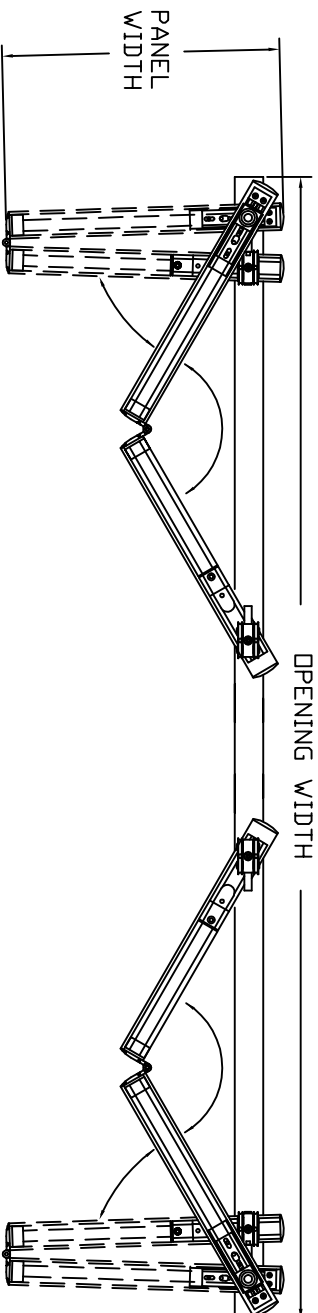

# BI-FOLD GLASS FORMULA

---

## OTB4BP FOUR PANEL BI-PARTING BIFOLD

OPENING WIDTH

### GLASS WIDTH

GLASS WIDTH =  
OPENING WIDTH DIVIDED BY 4  
LESS 3/16" (5mm)

### NOTES: 1 GLASS HEIGHT

GLASS HEIGHT =  
OPENING HEIGHT  
LESS 8 1/4" (210mm)